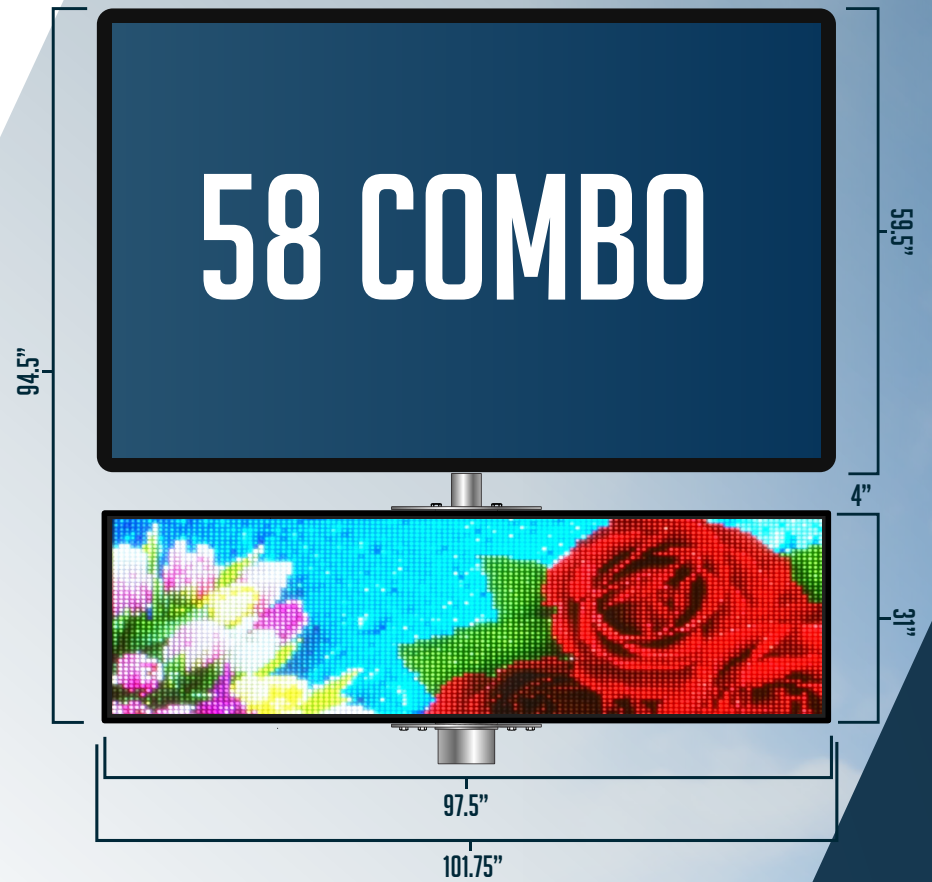

58 COMBO

Lighted sign available in:
• **Arch or Rectangle**

EMC available in:
• **Tri-Color or Full Color**

EMC Matrix: 32x112

48 COMBO

Lighted sign available in:
• **Arch or Rectangle**

EMC available in:
• **Tri-Color or Full Color**

EMC Matrix: 32x112

45 COMBO

Lighted sign available in:
• **Arch or Rectangle**

EMC available in:
• **Tri-Color or Full Color**

EMC Matrix: 32x80

THROUGH POLE COMBOS

45 · 48 · 58

ELECTRONIC MESSAGE CENTERS AVAILABLI IN
 FULL COLOR RGB OR TRI-COLOR