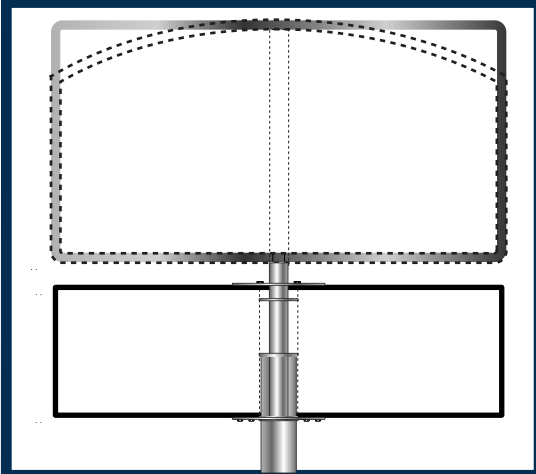

58 COMBO

Lighted sign available in:
• **Arch or Rectangle**

EMC available in:
• **Tri-Color or Full Color**

EMC Matrix: 32x112

48 COMBO

Lighted sign available in:
• **Arch or Rectangle**

EMC available in:
• **Tri-Color or Full Color**

EMC Matrix: 32x112

45 COMBO

Lighted sign available in:
• **Arch or Rectangle**

EMC available in:
• **Tri-Color or Full Color**

EMC Matrix: 32x80

THROUGH POLE COMBOS

45 · 48 · 58

ELECTRONIC MESSAGE CENTERS AVAILABLI IN
 FULL COLOR RGB OR TRI-COLOR