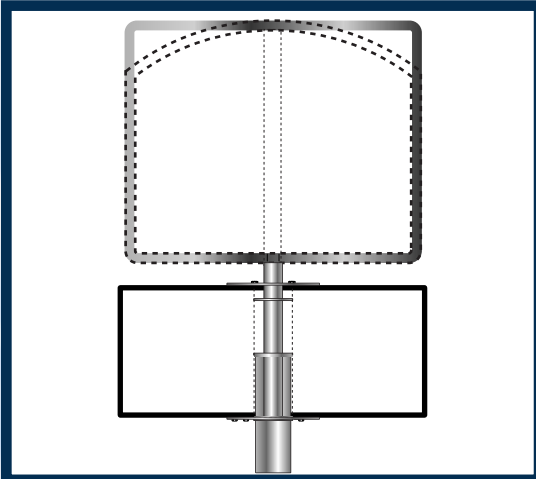

58 COMBO

Lighted sign available in:
• **Arch or Rectangle**

EMC available in:
• **Tri-Color or Full Color**

EMC Matrix: 32x112

48 COMBO

Lighted sign available in:
• **Arch or Rectangle**

EMC available in:
• **Tri-Color or Full Color**

EMC Matrix: 32x112

45 COMBO

Lighted sign available in:
• **Arch or Rectangle**

EMC available in:
• **Tri-Color or Full Color**

EMC Matrix: 32x80

THROUGH POLE COMBOS

45 · 48 · 58

ELECTRONIC MESSAGE CENTERS AVAILABLI IN
 FULL COLOR RGB OR TRI-COLOR